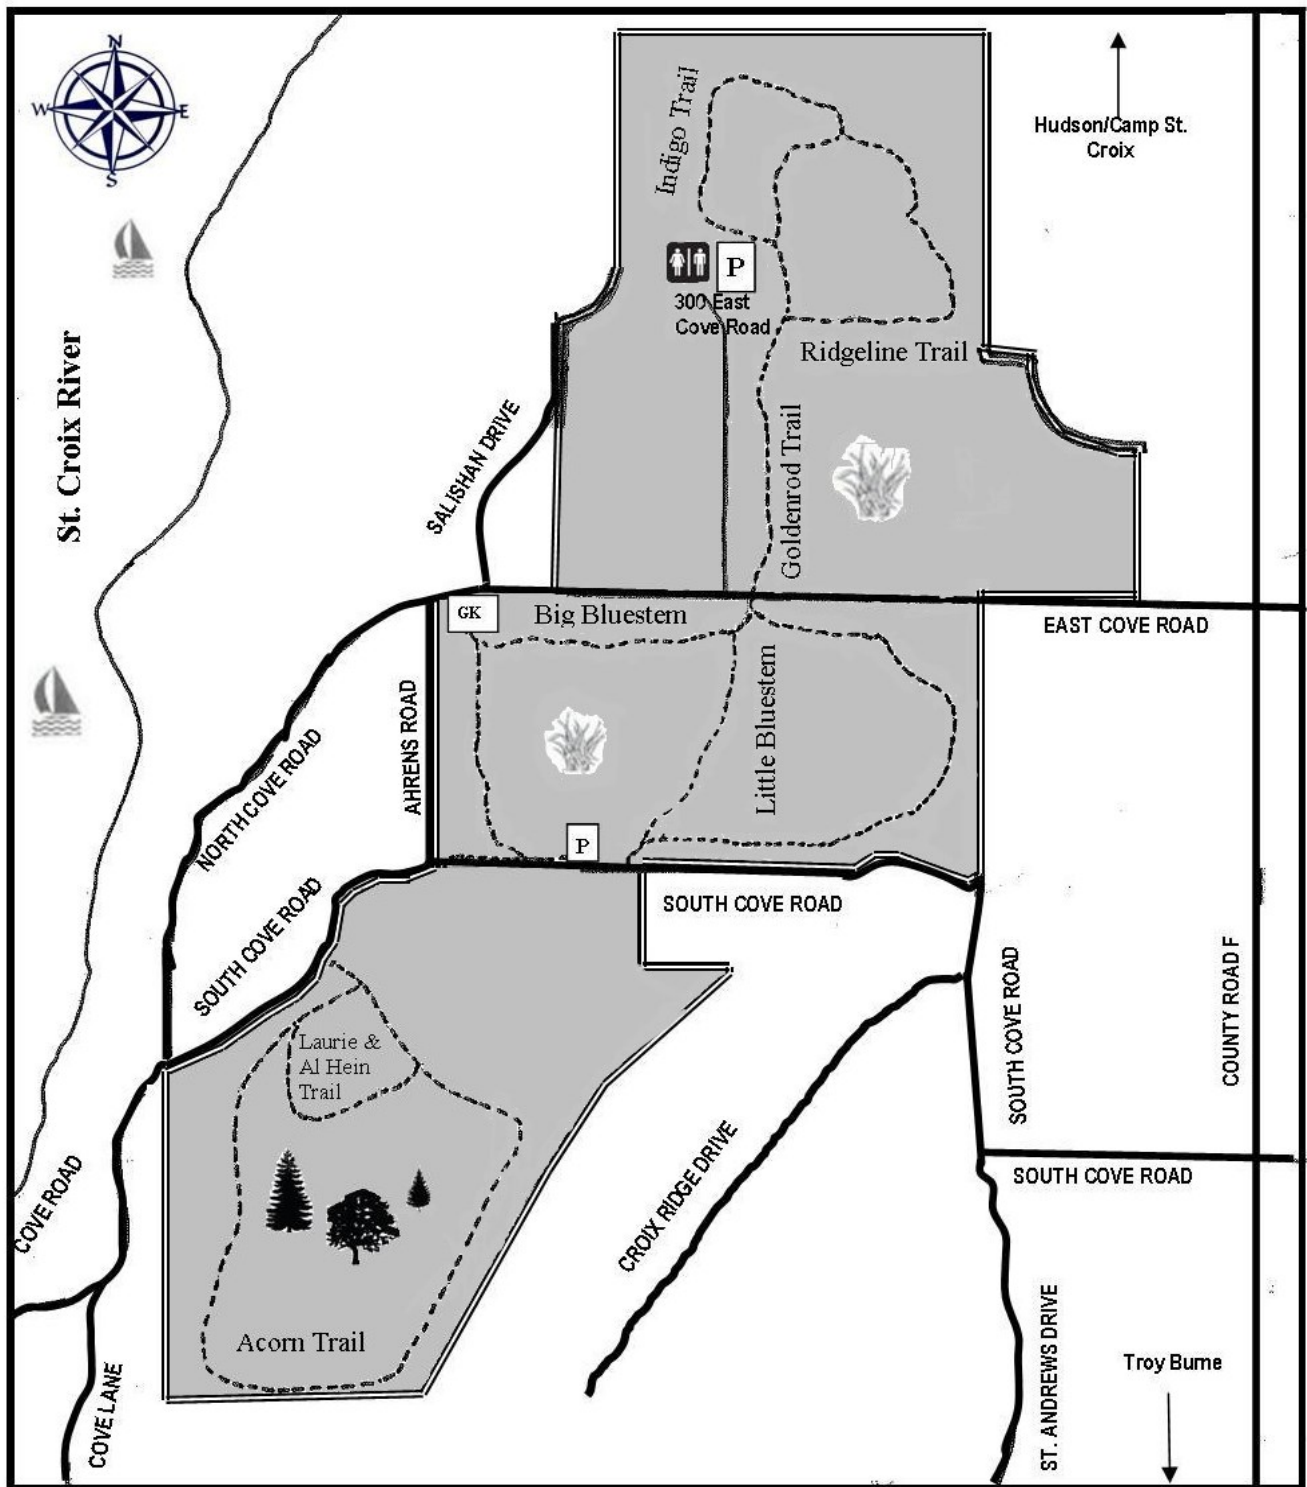

Carpenter St. Croix Valley Nature Center Wisconsin Campus

Please Enjoy Our Trails From Sunrise to Sunset

NOTICE: This land is subject to a Knowles-Nelson Stewardship contract with the Wisconsin DNR which allows deer management during archery season.