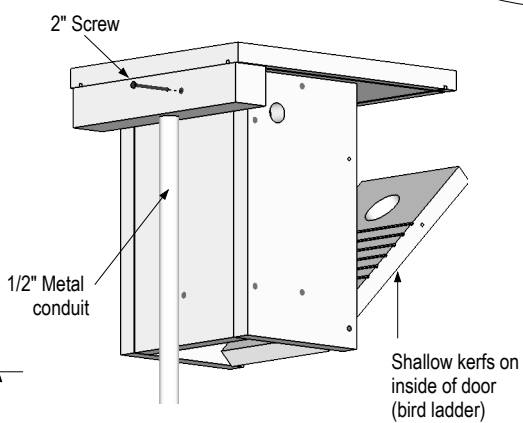

- | Materials | |
|-------------------------------|----------------------------------|
| Lumber | |
| (1) | 1 x 10 x 11" (Roof) |
| (4) | 1 x 6 x 10" (Front, sides, back) |
| (1) | 1 x 6 x 4" (Floor) |
| (1) | 1 x 6 x 4" (Inner roof) |
| (1) | 2 x 2 x 9" (Pole mounting block) |
| Exterior screws | |
| 1 5/8" | (general assembly) |
| 1 1/4" | (roof to inner roof) |
| 2" | (pole mounting block to back) |
| Caulk/sealant/adhesive | |
| Mounting | |
| (5') | 1/2" metal conduit |
| (4' - 5') | rebar (stake) |

Side View

Front View

Pole mounting block
2 x 2 (1 1/2" x 1 1/2")

Xbox Bluebird Nestbox		
Drawn by: Fred Stille, Sr.	Version 8, March 1, 2011	Page 1 of 1