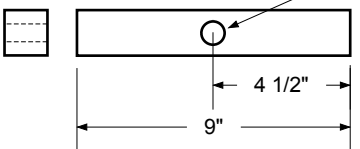

- | Materials | |
|-------------------------------|----------------------------------|
| Lumber | |
| (1) | 1 x 10 x 11" (Roof) |
| (4) | 1 x 6 x 10" (Front, sides, back) |
| (1) | 1 x 6 x 4" (Floor) |
| (1) | 1 x 6 x 4" (Inner roof) |
| (1) | 2 x 2 x 9" (Pole mounting block) |
| Exterior screws | |
| 1 5/8" | (general assembly) |
| 1 1/4" | (roof to inner roof) |
| 2" | (pole mounting block to back) |
| Caulk/sealant/adhesive | |
| Mounting | |
| (5') | 1/2" metal conduit |
| (4' - 5') | rebar (stake) |

Side View

Front View

Pole mounting block
2 x 2 (1 1/2" x 1 1/2")

Xbox Bluebird Nestbox		
Drawn by: Fred Stille, Sr.	Version 8, March 1, 2011	Page 1 of 1