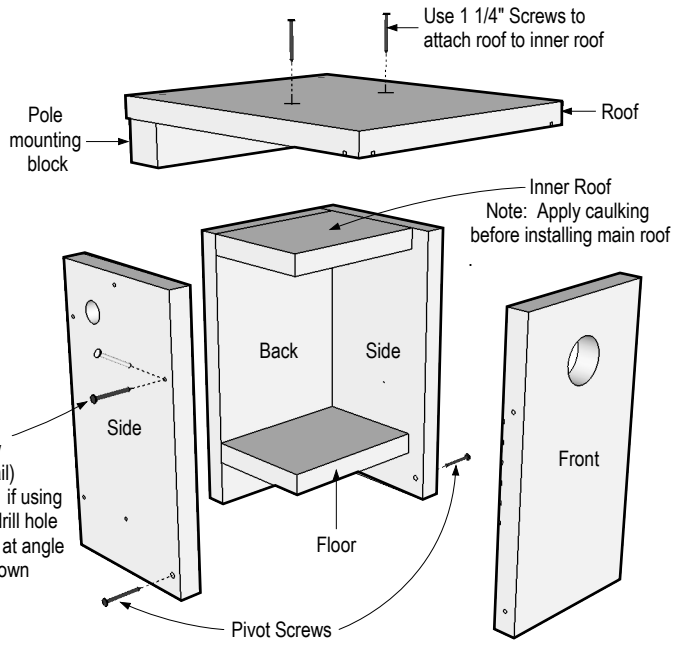

- | Materials | |
|-------------------------------|----------------------------------|
| Lumber | |
| (1) | 1 x 10 x 11" (Roof) |
| (4) | 1 x 6 x 10" (Front, sides, back) |
| (1) | 1 x 6 x 4" (Floor) |
| (1) | 1 x 6 x 4" (Inner roof) |
| (1) | 2 x 2 x 9" (Pole mounting block) |
| Exterior screws | |
| 1 5/8" | (general assembly) |
| 1 1/4" | (roof to inner roof) |
| 2" | (pole mounting block to back) |
| Caulk/sealant/adhesive | |
| Mounting | |
| (5') | 1/2" metal conduit |
| (4' - 5') | rebar (stake) |

Side View

Front View

Pole mounting block
2 x 2 (1 1/2" x 1 1/2")

Xbox Bluebird Nestbox		
Drawn by: Fred Stille, Sr.	Version 8, March 1, 2011	Page 1 of 1