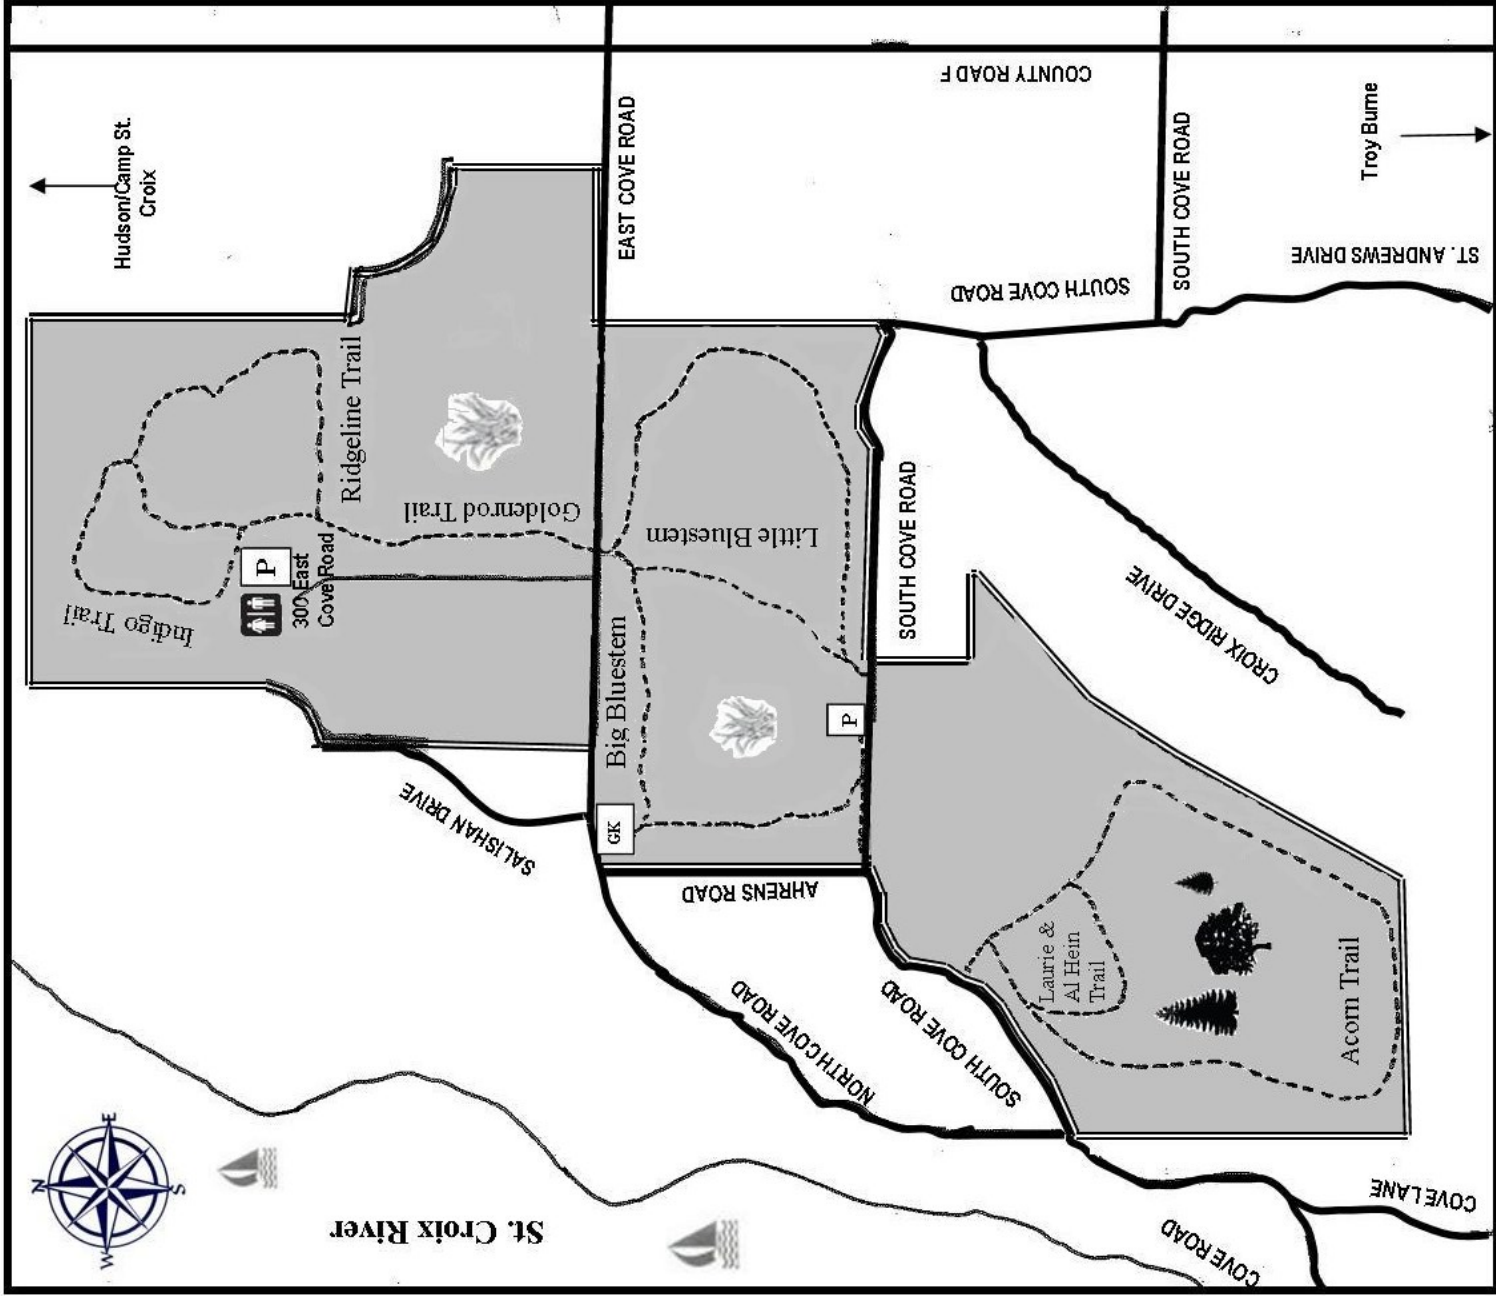

Carpenter St. Croix Valley Nature Center Wisconsin Campus

LEGEND

- Forest
- Prairie
- St. Croix River
- Portable Restroom
- Parking
- Greenwald Information Kiosk
- CNC Trail
- Paved Road
- CNC Property Boundary